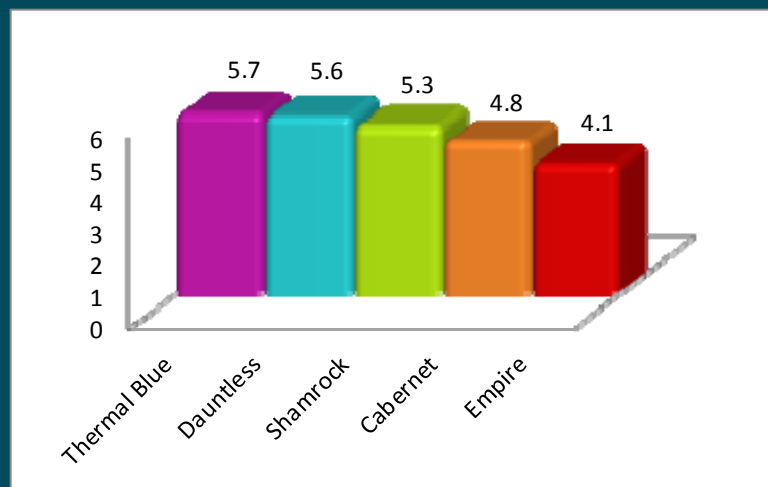

Seeding Rates:

3-4 LBS/1,000 square feet for new establishment

1-2 LBS/1,000 square feet for overseeding

Dauntless (A05-315) has a lush green color and medium leaf texture making it a desirable turf. **Dauntless** has good spring and summer density ratings.

Dauntless has exhibited excellent disease resistance. It was highly rated in the 2012 NTEP data for disease resistance to stem rust, crown rust, rust disease, and summer patch.

Dauntless is ideal for home lawns, commercial properties, sports fields, parks, golf course fairways, tees and roughs.

Dauntless blends well with other Kentucky Bluegrass, Perennial Ryegrass, Fine Fescue and Tall Fescue.