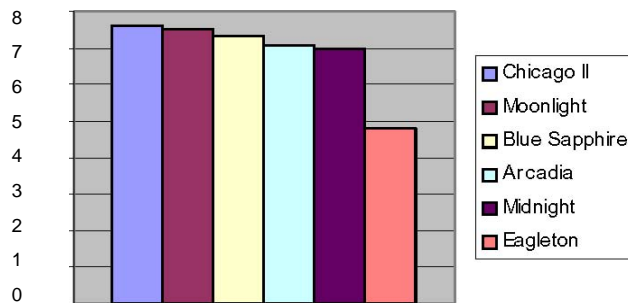

BLUE SAPPHIRE

KENTUCKY BLUEGRASS

CHARACTERISTICS

Blue Sapphire is a member of the newest generation of big-seeded type Kentucky Bluegrass. After nearly six years of development of careful poly-cross tracking, **Blue Sapphire** provides year round color, excellent wear tolerance and improved diseases resistance. As more dark, rich varieties come to market, cultivar color quality and stability will become more important. **Blue Sapphire** features a level of color quality that you will notice years after establishment. **Blue Sapphire** has shown improved resistance to patch diseases, crown rust, dollar spot and red thread.

TRIAL DATA

2000 National Kentucky Bluegrass Test 2002 Progress Report Genetic Color

Ratings 1-9, 9=Dark Green

2000 National Kentucky Bluegrass Test 2002 Progress Report Wear Tolerance

Ratings 1-9, 9=Maximum Tolerance