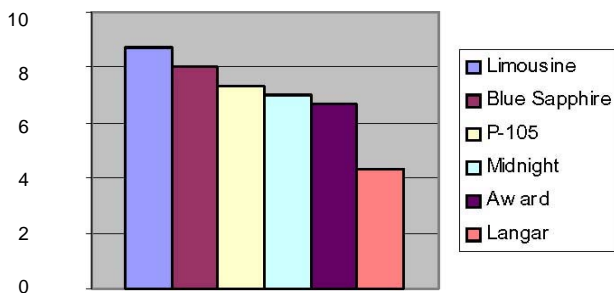

BLUE SAPPHIRE

KENTUCKY BLUEGRASS

CHARACTERISTICS

Blue Sapphire is a member of the newest generation of big-seeded type Kentucky Bluegrass. After nearly six years of development of careful poly-cross tracking, **Blue Sapphire** provides year round color, excellent wear tolerance and improved diseases resistance. As more dark, rich varieties come to market, cultivar color quality and stability will become more important. **Blue Sapphire** features a level of color quality that you will notice years after establishment. **Blue Sapphire** has shown improved resistance to patch diseases, crown rust, dollar spot and red thread.

TRIAL DATA

2000 National Kentucky Bluegrass Test 2002 Progress Report Genetic Color

Ratings 1-9, 9=Dark Green

2000 National Kentucky Bluegrass Test 2002 Progress Report Wear Tolerance

Ratings 1-9, 9=Maximum Tolerance